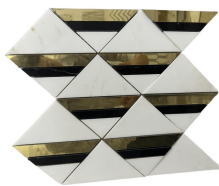

Model No.: WPM410

Color: White & Black & Gold

Marble Name: Crystal White Marble, Black Marquina Marble, Brass