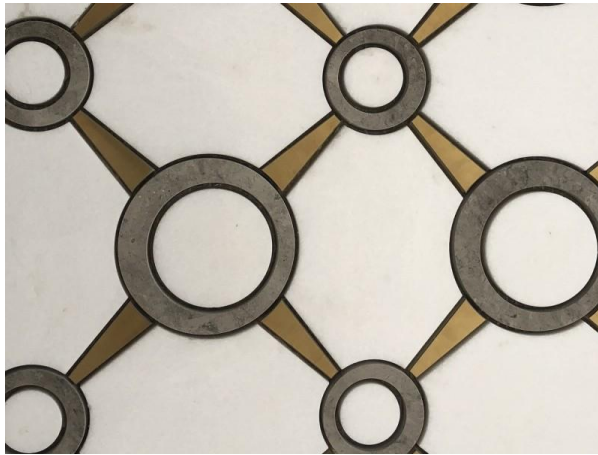

Short Description: Marble mosaics with metal inlay is a popular mosaic style in the market, this marble and gold mosaic tile adopts waterjet skills to make white and grey circles on the white marble background. It is a good product for wall and decorative area decoration.

Model No.: WPM225

Pattern: Waterjet

Color: White & Grey & Gold

Finish: Polished

Material Name: Natural Marble, Brass

Product Detail:

Product Description

Compared to the natural marble mosaic tiles, the brass inlay marble tile mosaic seems more attractive to the mosaic market. As an experienced supplier of natural stone mosaic products, Wanpo company is able to provide this marble brass inlay mosaic collection, waterjet mosaic, herringbone chevron mosaic, and metal and hexagon stone mosaics ready for your to select.

This product Waterjet Round White Marble And Gold Mosaic Tile is a popular mosaic style in

the market, this marble and gold mosaic tile adopts waterjet skills to make white and grey circles on the white marble background. Please contact us if you like this circle-shaped style.

Product Specification (Parameter)

Product Name: Wholesale Waterjet Round White Marble And Gold Mosaic Tile For Wall

Model No.: WPM225

Pattern: Waterjet

Color: White & Grey & Gold

Finish: Polished

Thickness: 10 mm