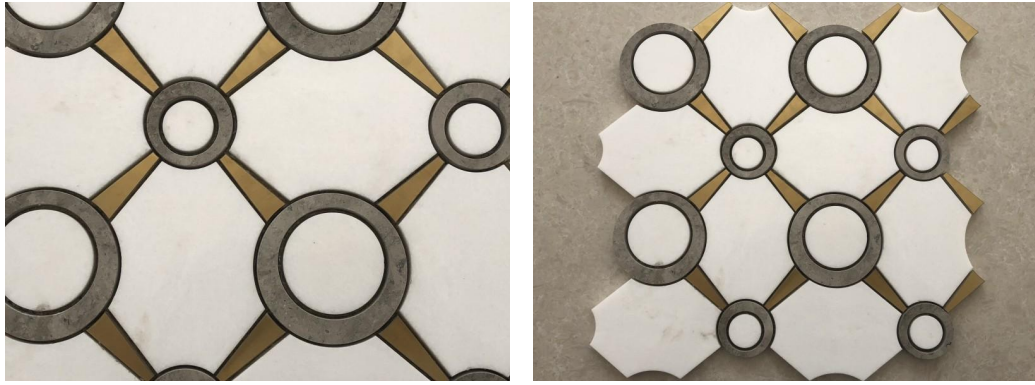

This product Waterjet Round White Marble And Gold Mosaic Tile is a popular mosaic style in

the market, this marble and gold mosaic tile adopts waterjet skills to make white and grey circles on the white marble background. Please contact us if you like this circle-shaped style.

Product Specification (Parameter)

Product Name: Wholesale Waterjet Round White Marble And Gold Mosaic Tile For Wall

Model No.: WPM225

Pattern: Waterjet

Color: White & Grey & Gold

Finish: Polished

Thickness: 10 mm

Product Series

Model No.: WPM225

Color: White & Grey & Gold

Marble Name: White Cloudy Marble, Grey Cinderella Marble, Brass

Model No.: WPM019

Color: White & Black & Gold

Marble Name: White Crystal Marble, Black Marquina Marble, Brass

Product Application

We can customize different patterns and colors for different spaces in your home. Advanced modern marble and brass mosaic, each piece of the tile has a different beauty due to the natural marble characteristic, in the open space, the jumping colors can always attract the eye for the first time. This Waterjet Round White Marble And Gold Mosaic Tile will be a good example for decorative walls application, such as marble mosaic kitchen backsplash and mosaic wall tiles for bathrooms.