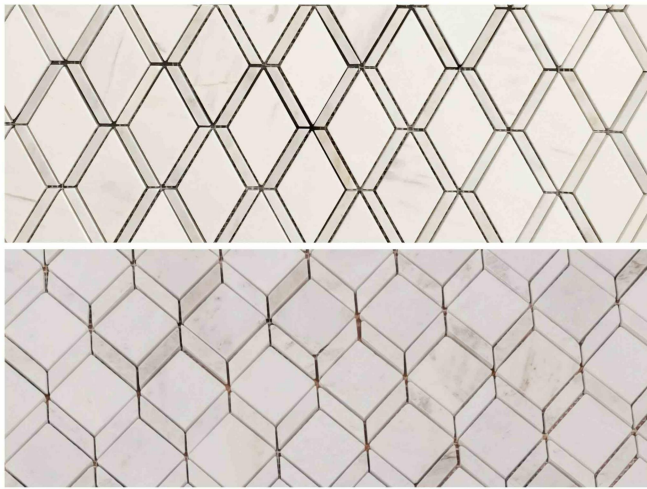

Short Description:

Wanpo company supplies these 3-dimensional mosaic tiles with white marble chips matched into rhombus tiles. They are available in two shapes: diamond pattern and rhombus pattern. These white mosaic tile sheets can be applied to the interior walls and floors.

Model No.: WPM089 / WPM022

Pattern: 3 Dimensional

Color: White

Finish: Polished

Material Name: Natural Marble

Product Detail:

Product Description

White gives people a pure and clean feeling, so white materials are very common in home decoration. This white marble mosaic tile is one of the very popular design styles at the moment. It adopts a three-dimensional design style, with a rhombus shape, which looks more spacious. The two marbles in the picture are Ariston White and Calacatta Gold, both of which are produced in Italy, making your decoration more luxurious.

Product Specification (Parameter)

Product Name: Wholesale White Rhombus Backsplash 3D Marble Mosaic Tile

Model No.: WPM089 / WPM022

Pattern: 3 Dimensional

Color: White

Finish: Polished

Material Name: Natural Marble

White marble mosaic tile is commonly applied in the interior decorations of the home improvement.

Calacatta Gold marble mosaic tile has gold and gray veins on the surface, and Ariston White marble mosaic tile has thin light grey veins on the surface. Both of them are suitable for interior wall cladding, such as kitchen wall and backsplash, bathroom wall and backsplash, and vanity backsplash wall mosaic applications.