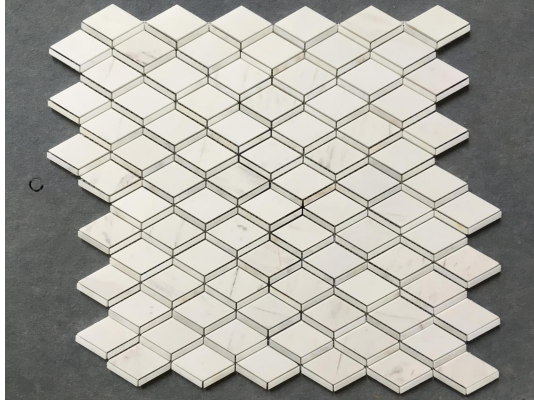

Model No.: WPM089 / WPM022

Pattern: 3 Dimensional

Color: White

Finish: Polished

Material Name: Natural Marble

Product Detail:

Product Description

White gives people a pure and clean feeling, so white materials are very common in home decoration. This white marble mosaic tile is one of the very popular design styles at the moment. It adopts a three-dimensional design style, with a rhombus shape, which looks more spacious. The two marbles in the picture are Ariston White and Calacatta Gold, both of which are produced in Italy, making your decoration more luxurious.

Product Specification (Parameter)

Product Name: Wholesale White Rhombus Backsplash 3D Marble Mosaic Tile

Model No.: WPM089 / WPM022

Pattern: 3 Dimensional

Color: White

Finish: Polished

Material Name: Natural Marble

Product Series

Model No.: WPM089

Surface: Polished

Marble Name: Ariston White marble

Model No.: WPM022

Surface: Polished

Marble Name: Calacatta Gold Marble

Product Application

White marble mosaic tile is commonly applied in the interior decorations of the home improvement.

Calacatta Gold marble mosaic tile has gold and gray veins on the surface, and Ariston White marble mosaic tile has thin light grey veins on the surface. Both of them are suitable for interior wall cladding, such as kitchen wall and backsplash, bathroom wall and backsplash, and vanity backsplash wall mosaic applications.