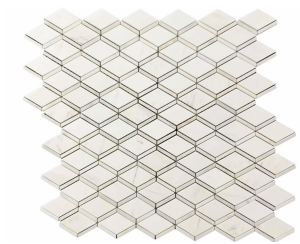

Product Name: Wholesale White Rhombus Backsplash 3D Marble Mosaic Tile

Model No.: WPM089 / WPM022

Pattern: 3 Dimensional

Color: White

Finish: Polished

Material Name: Natural Marble

Product Series

Model No.: WPM089

Surface: Polished

Marble Name: Ariston White marble