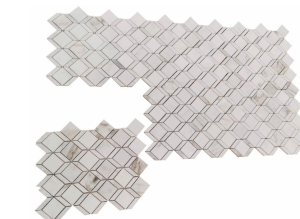

Model No.: WPM022

Surface: Polished

Marble Name: Calacatta Gold Marble

Product Application

White marble mosaic tile is commonly applied in the interior decorations of the home improvement.

Calacatta Gold marble mosaic tile has gold and gray veins on the surface, and Ariston White marble mosaic tile has thin light grey veins on the surface. Both of them are suitable for interior wall cladding, such as kitchen wall and backsplash, bathroom wall and backsplash, and vanity backsplash wall mosaic applications.