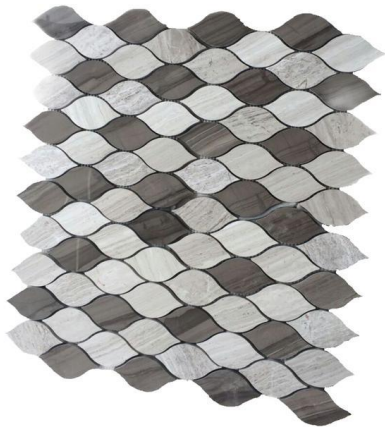

Short Description: We have wooden look mosaic marble tiles for those who like wooden look tiles. This leaf pattern mosaic tile contains three different kinds of wooden marble which are originated from China. Please check more information in the product details part.

Model No.: WPM021

Pattern: Waterjet

Color: Grey & Brown

Finish: Polished

Material Name: Wooden Marble

Product Detail:

Product Description

Natural marble stone mosaic is a great decorative building material with multiple textures.

The wavy style looks more beautiful with the leaf-shaped chips of grey marble mosaic and brown marble mosaic.

Product Specification (Parameter)

Product Name: Factory Price Leaf Stone Mosaic China Wooden Marble Waterjet Tiles

Model No.: WPM021

Pattern: Waterjet

Color: Grey & Brown

Finish: Polished

Material Name: Wooden Marble, Grey Wooden Marble, Athens Wooden Marble

Product Series

Model No.: WPM021

Mosaic Style: Wavy