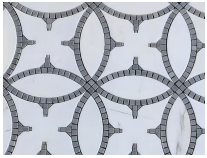

**Model No.:** WPM070B

**Pattern:** Waterjet

**Color:** White & Dark Grey

**Finish:** Polished

**Material Name:** Natural Marble

**Min. Order:** 100 sq.m (1077 sq.ft)

#### Product Description

This graceful waterjet white marble texture dark grey marble brick decoration mosaic collection combines the elegance of white marble with the contemporary appeal of dark marble, that the natural white marble mosaics are surrounded by dark grey bricks to make a circle pattern, resulting in an impressive design that will improve the aesthetic of any space. Manufactured with precision using waterjet cutting technology, these mosaic tiles offer a unique texture and pattern that will add a touch of luxury to your walls. The white marble texture and dark grey marble create a striking contrast that adds depth and sophistication to the design. Each mosaic tile is meticulously crafted to ensure precise shapes and clean lines, allowing for seamless installations that showcase the beauty of natural marble. Maintenance of marble mosaic wall tiles is simple, regular