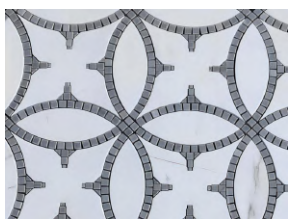

cleaning with a pH-neutral cleanser and periodic sealing will help preserve the beauty of the marble and protect it from stains. Just follow the installer's guidance to ensure long-lasting beauty.

Product Specification (Parameter)

Product Name: Waterjet White Marble Texture Dark Grey Marble Brick Decoration Mosaic

Model No.: WPM070B

Pattern: Waterjet

Color: White & Dark Grey

Finish: Polished

Thickness: 10 mm

Product Series

Model No.: WPM070B

Color: White & Dark Grey

Marble Name: White Marble, Dark Grey Marble