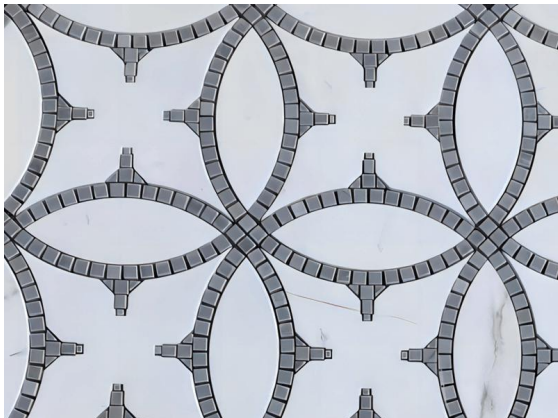

touch of elegance to vanity areas. The white marble texture and dark grey marble will infuse your bathroom with a sense of sophistication and tranquility.

Let your creativity shine by incorporating these mosaic tiles into unique patterns and designs. From feature walls in living rooms and dining areas to stylish fireplace surrounds the combination of white and dark grey marble creates a visually striking statement that will impress guests and add value to your space. Let your imagination run wild and create stunning designs with these versatile marble mosaic tiles and patterns.

FAQ

Q: How are these mosaic tiles created?

A: These mosaic tiles are crafted using waterjet cutting technology to cut natural marble into designed chips, and then all chips are meshed into a customized shape by hand, therefore, these waterjet marble tiles are 100% crafted manually.

Q: Can these Waterjet White Marble Texture Dark Grey Marble Brick Decoration Mosaic tiles be used for both residential and commercial applications?

A: Yes, these Waterjet White Marble Texture Dark Grey Marble Brick Decoration Mosaic tiles are versatile and suitable for both residential and commercial settings. They can be used to enhance the aesthetic appeal of kitchens, bathrooms, living rooms, dining areas, and commercial spaces such as hotels, restaurants, and boutiques.

Q: Can these stone brick decoration mosaic tiles be used as a backsplash in a kitchen?

A: These stone brick decoration mosaic tiles are a popular choice for kitchen backsplashes. The combination of white and dark grey marble creates a contemporary and elegant look that can enhance any kitchen design.

Q: What are the materials used in the Waterjet White Marble Texture Dark Grey Marble Brick Decoration Mosaic?

A: The mosaic tiles are crafted using high-quality natural white marble and dark grey marble. The combination of these natural marbles creates a visually striking pattern.