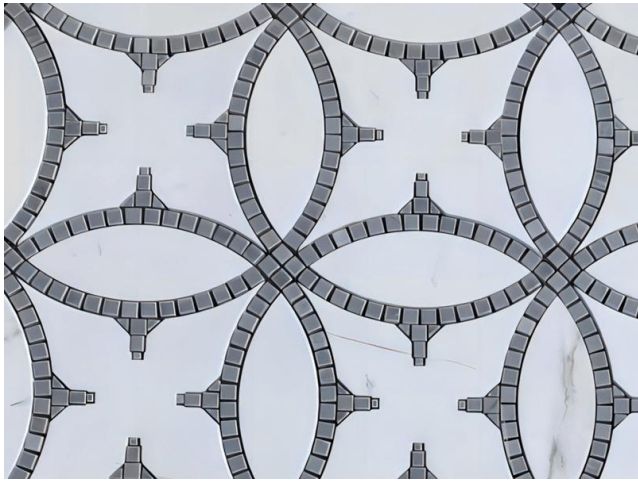

## PRODUCT CATALOG

**Product Name:** Waterjet White Marble Texture Dark Grey Marble Brick Decoration Mosaic

**Short Description:** Manufactured with precision using waterjet cutting technology, these mosaic tiles offer a unique texture and pattern that will add a touch of luxury to your walls. The white marble texture and dark grey marble create a striking contrast that adds depth and sophistication to the design.

**Model No.:** WPM070B

**Pattern:** Waterjet

**Color:** White & Dark Grey

**Finish:** Polished

**Material Name:** Natural Marble

**Min. Order:** 100 sq.m (1077 sq.ft)

#### Product Description

This graceful waterjet white marble texture dark grey marble brick decoration mosaic collection combines the elegance of white marble with the contemporary appeal of dark marble, that the natural white marble mosaics are surrounded by dark grey bricks to make a circle pattern, resulting in an impressive design that will improve the aesthetic of any space. Manufactured with precision using waterjet cutting technology, these mosaic tiles offer a unique texture and pattern that will add a touch of luxury to your walls. The white marble texture and dark grey marble create a striking contrast that adds depth and sophistication to the design. Each mosaic tile is meticulously crafted to ensure precise shapes and clean lines, allowing for seamless installations that showcase the beauty of natural marble. Maintenance of marble mosaic wall tiles is simple, regular

### Product Application

The versatile applications of these marble mosaic wall tiles are endless. This waterjet grey and white mosaic tile adds a timeless beauty that complements a variety of kitchen styles when decorating it in the kitchen, whether used as a backsplash or to cover entire walls, the grey and white pattern will bring a contemporary and elegant touch to your kitchen. Use them to adorn shower walls, create stunning accent walls, or add a