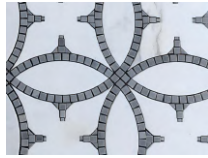

Product Detail:

Product Description

This graceful waterjet white marble texture dark grey marble brick decoration mosaic collection combines the elegance of white marble with the contemporary appeal of dark marble, that the natural white marble mosaics are surrounded by dark grey bricks to make a circle pattern, resulting in an impressive design that will improve the aesthetic of any space. Manufactured with precision using waterjet cutting technology, these mosaic tiles offer a unique texture and pattern that will add a touch of luxury to your walls. The white marble texture and dark grey marble create a striking contrast that adds depth and sophistication to the design. Each mosaic tile is meticulously crafted to ensure precise shapes and clean lines, allowing for seamless installations that showcase the beauty of natural marble. Maintenance of marble mosaic wall tiles is simple, regular